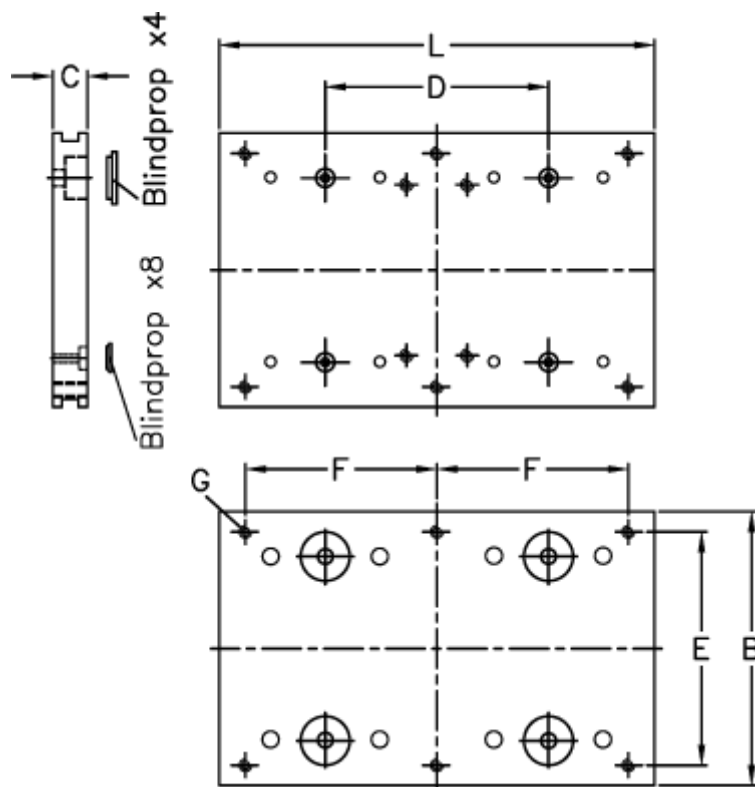

Article number: 057113044180

Description: Hepco GV3 carriage plate CP 44 34 L180

## Measures

B	= 116
C	= 14.50
d	= 103
E	= 96
F	= 160
For bearing	= 34
For slide	= M/NM 44
L	= 180

Threaded hole G = 4 x M8